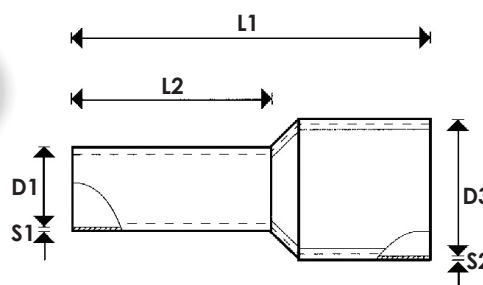

## DESCRIPTION:

A complete range of dual entry cord end terminals in French, German and DIN colour ranges. Manufactured from tin plated electrolytic copper and available in a standard range or extra long range. Designed to accommodate two cables terminating in the same sleeve. They are ideal for looping conductors.

## SPECIFICATION:

**STANDARDS:** DIN 46288 Part 4.

**MATERIAL:** Tin Plated Electrolytic Copper. Halogen-Free Nylon

**SERVICE TEMPERATURE RANGE:** -40°C to +105°C

DUAL ENTRY STANDARD			DIMENSIONS (mm)							PACK QTY
PART NO.	COLOUR	SIZE (mm <sup>2</sup> )	D1	D3	L1	L2	S1	S2		
CEET 2 x 0.5 F	White	2 x 0.50	1.5	4.7	15.0	8.0	0.15	0.25	500	
CEET 2 x 0.5 G	Orange	2 x 0.50	1.5	4.7	15.0	8.0	0.15	0.25	500	
CEET 2 x 0.75 F	Blue	2 x 0.75	1.8	5.0	15.0	8.0	0.15	0.25	500	
CEET 2 x 0.75 G	White	2 x 0.75	1.8	5.0	15.0	8.0	0.15	0.25	500	
CEET 2 x 0.75 D	Grey	2 x 0.75	1.8	5.0	15.0	8.0	0.15	0.25	500	
CEET 2 x 1.0 G	Yellow	2 x 1.00	2.05	5.4	15.0	8.0	0.15	0.30	500	
CEET 2 x 1.0 F	Red	2 x 1.00	2.05	5.4	15.0	8.0	0.15	0.30	500	
CEET 2 x 1.5 F	Black	2 x 1.50	2.3	6.6	16.0	8.0	0.15	0.30	500	
CEET 2 x 1.5 G	Red	2 x 1.50	2.3	6.6	16.0	8.0	0.15	0.30	500	
CEET 2 x 2.5 G	Blue	2 x 2.50	2.9	7.8	18.5	13.0	0.20	0.30	500	
CEET 2 x 2.5 F	Grey	2 x 2.50	2.9	7.8	18.5	13.0	0.20	0.30	500	
CEET 2 x 4.0	Grey	2 x 4.0	3.8	8.8	23.0	12.0	0.20	0.40	500	
CEET 2 x 6.0	Yellow	2 x 6.0	4.9	10.0	26.0	14.0	0.20	0.40	100	
CEET 2 x 10.0	Red	2 x 10.0	6.5	13.0	26.0	14.0	0.20	0.40	100	
CEET 2 x 16.0	Blue	2 x 16.0	8.3	18.4	30.0	14.0	0.20	0.40	100	